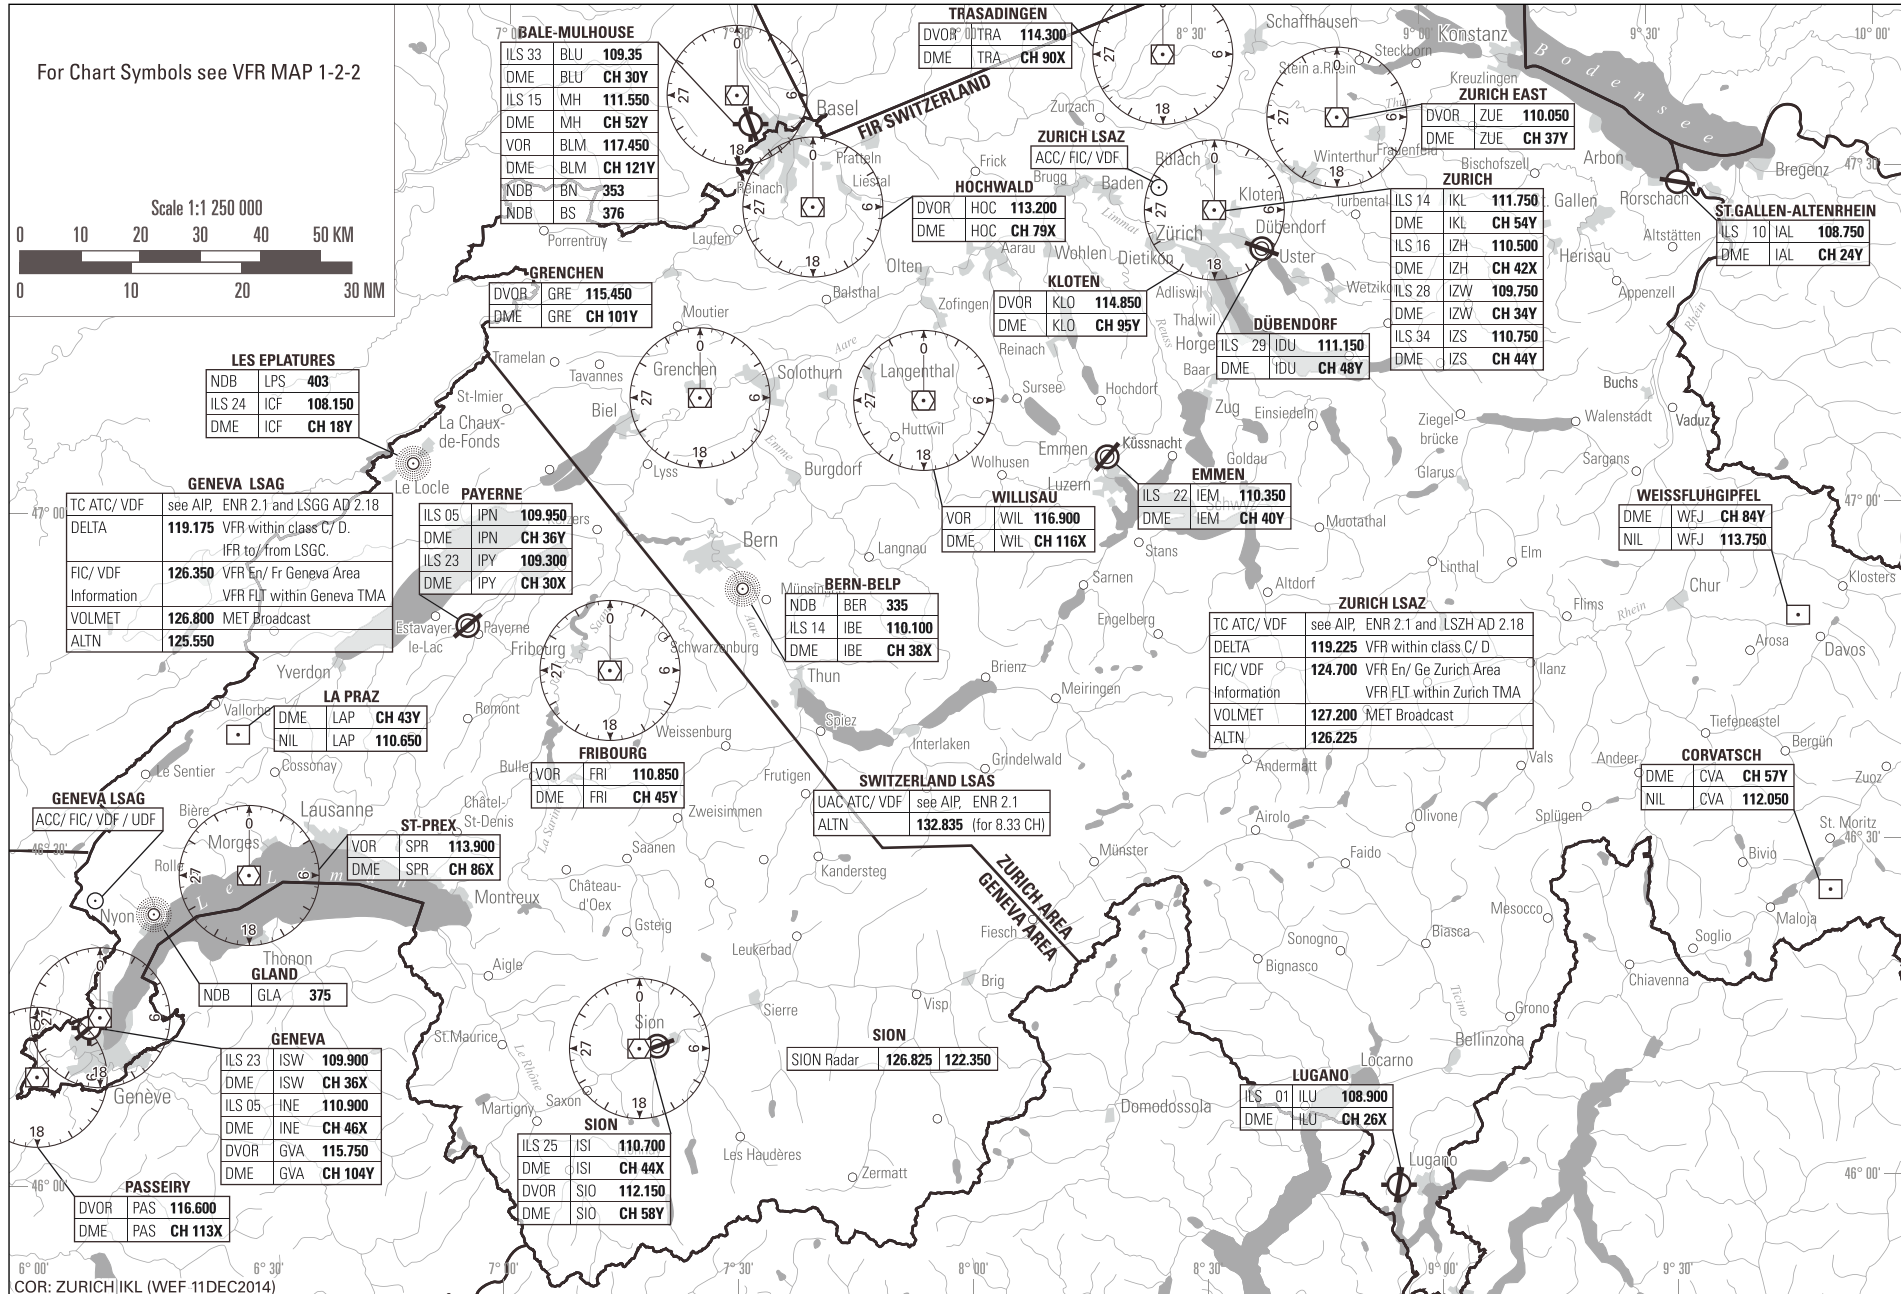

© 2015 swisstopo, CH-3084 Wabern

© 2014 swisstopo, CH-3084 Wabern